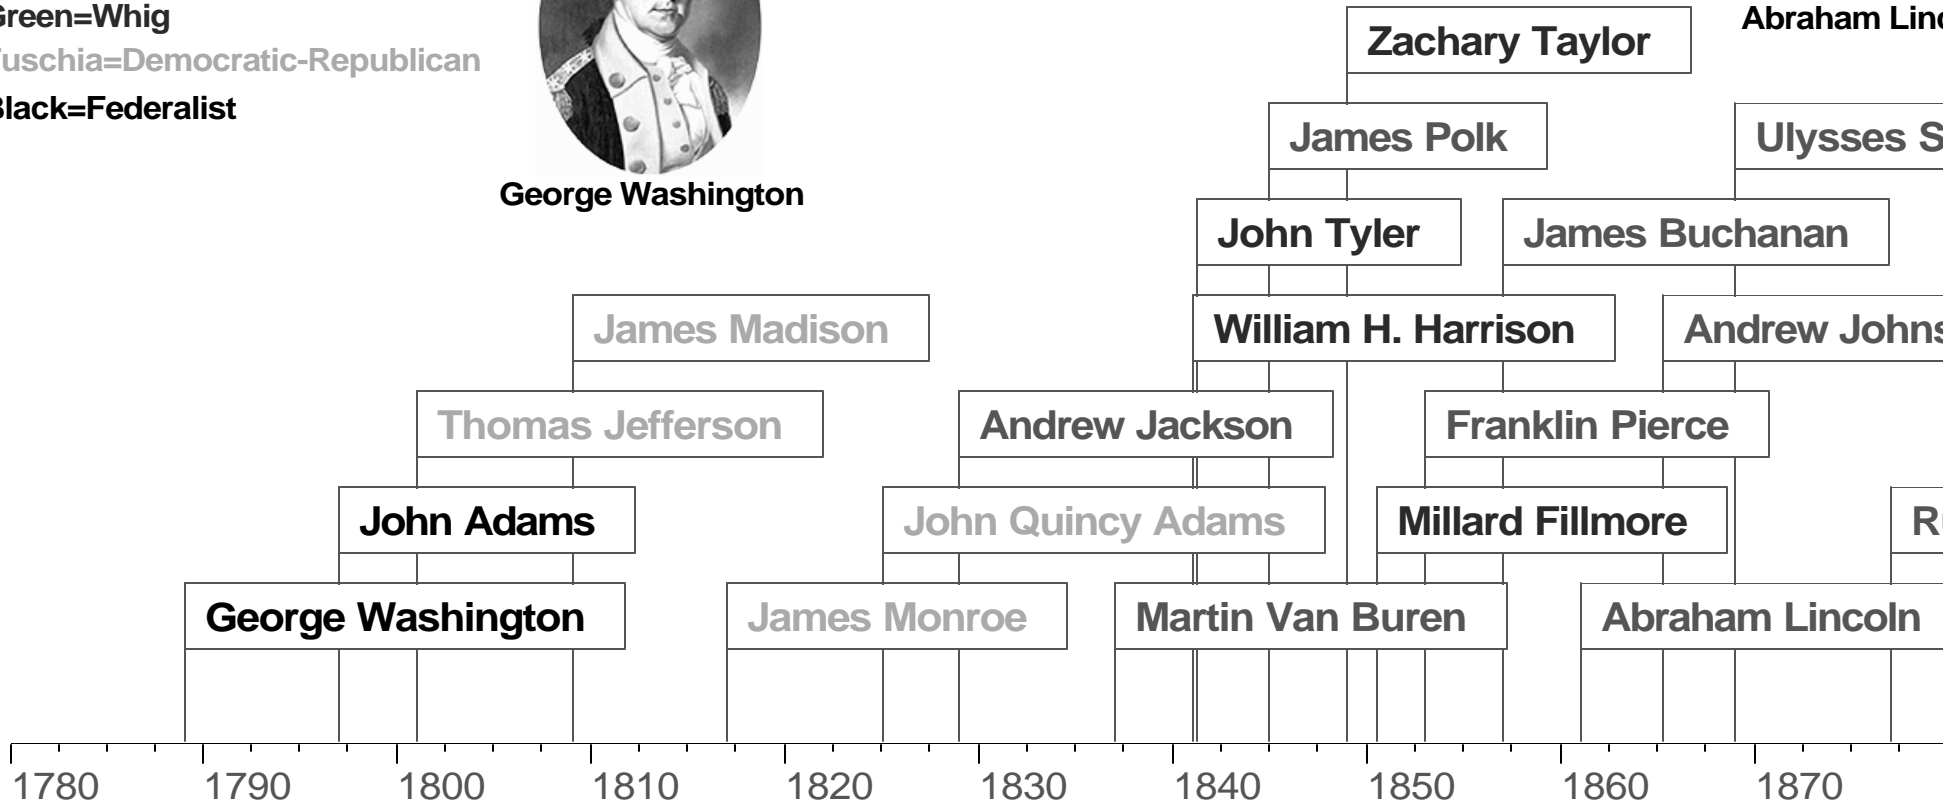

The Presidents of The United States

- Red=Republican
- Blue=Democrat
- Green=Whig
- Fuschia=Democratic-Republican
- Black=Federalist

George Washington

Abraham Lincoln

coln

U. Grant

son

Rutherford B. Hayes

1880

1890

1900

1910

1920

1930

1940

1950

1960

1970

1980

William McKinley

Franklin Delano Roosevelt

John F. Kennedy

Grover Cleveland

Chester A. Arthur